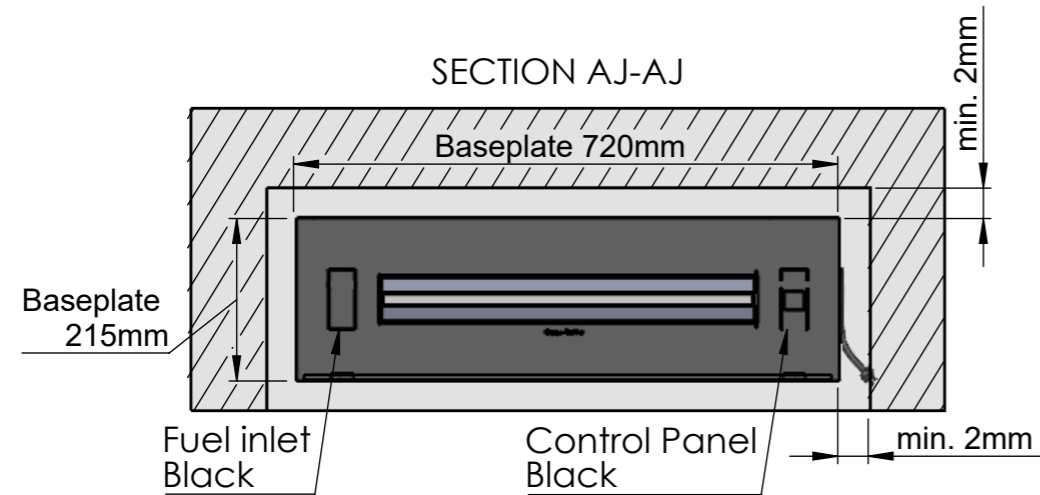

Hybrid Mist 720

Flame Tray 500mm
 With remote control
 and three flame levels
 With 1x 80mm low glass

SECTION AI-AI

Wall cut-out dimensions

SECTION AK-AK
 SCALE 1 : 15

Please Note, if using the minimum required dimensions for the wall cut-out, the wall in front of the safety chamber becomes very thin, only 7,5mm.

Mounting if top plate is to rest on top of surrounding surface
 Note: base plate can get hot! Ensure that the surrounding surface can withstand a temperature of around 50 degrees C.

Dimensions are in millimeters		Decoflame Aps Vang Mark 2 9380 Vestbjerg Denmark Tlf: +45 9630 4800		SCALE: 1:10
Date	22-06-2023	bestilling@decoflame.dk		FORMAT: A3
REVISION:		Order Number - Customer - Reference:		Page 1 OF 2
Author:	TTK	PRINCIPLE Hybrid Mist 720 FT500 - 720x215x213mm - 1x glass		
Copyright of Decoflame ApS Denmark, whose property this document remains. No part thereof may be disclosed, copied, duplicated or in any other way made use of, except with the approval of Decoflame ApS.		Customer Approval Signature - Date		

Dimensions are in millimeters		Decoflame ApS Vang Mark 2 9380 Vestbjerg Denmark Tlf: +45 9630 4800 	SCALE: 1:10
Date	22-06-2023		bestilling@decoflame.dk
REVISION:		Order Number - Customer - Reference:	Page 2 OF 2
Author:	TTK	PRINCIPLE Hybrid Mist 720 FT500 - 720x215x213mm - 1x glass	
Copyright of Decoflame ApS Denmark, whose property this document remains. No part thereof may be disclosed, copied, duplicated or in any other way made use of, except with the approval of Decoflame ApS.		Customer Approval Signature - Date	