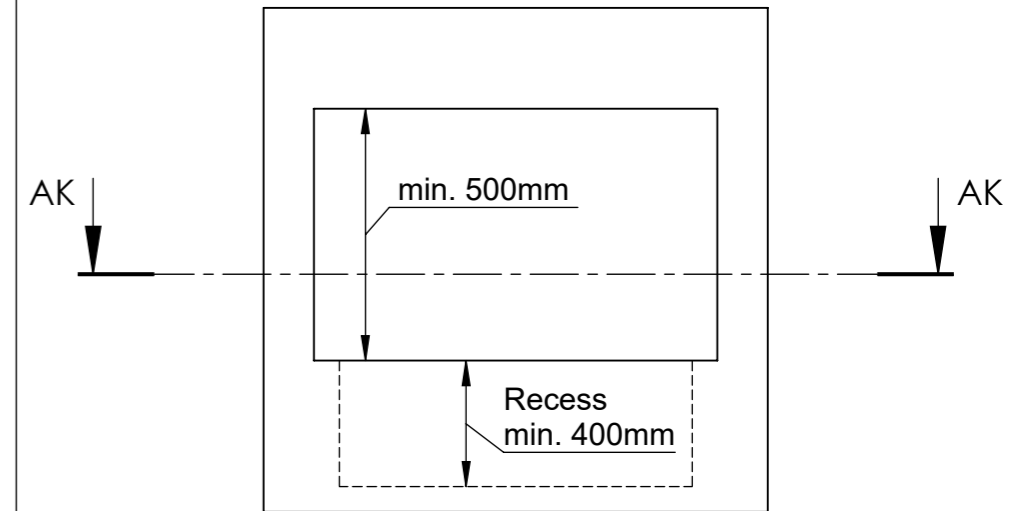

Hybrid Mist 720

Flame Tray 500mm
 With remote control
 and three flame levels
 With 1x 80mm low glass

SECTION AI-AI

Wall cut-out dimensions

SECTION AK-AK
 SCALE 1 : 15

Please Note, if using the minimum required dimensions for the wall cut-out, the wall in front of the safety chamber becomes very thin, only 7,5mm.

Mounting if top plate is to rest on top of surrounding surface
 Note: base plate can get hot! Ensure that the surrounding surface can withstand a temperature of around 50 degrees C.

Dimensions are in millimeters		Decoflame Aps Vang Mark 2 9380 Vestbjerg Denmark Tlf: +45 9630 4800		SCALE: 1:10
Date	22-06-2023	bestilling@decoflame.dk		FORMAT: A3
REVISION:		Order Number - Customer - Reference:		Page 1 OF 2
Author:	TTK	PRINCIPLE Hybrid Mist 720 FT500 - 720x215x213mm - 1x glass		
Copyright of Decoflame ApS Denmark, whose property this document remains. No part thereof may be disclosed, copied, duplicated or in any other way made use of, except with the approval of Decoflame ApS.		Customer Approval Signature - Date		

DO! install the fireplace in an open-wall construction, which is closed above and below the fireplace. Make sure to create a closed cavity for the section below the base plate of the fire.

DO! install the fireplace in a massive wall (made of bricks, stone or gas beton) using the wall cut-out dimensions mentioned on the previous page.

Dimensions are in millimeters		Decoflame ApS Vang Mark 2 9380 Vestbjerg Denmark Tlf: +45 9630 4800 	SCALE: 1:10
Date	22-06-2023		bestilling@decoflame.dk
REVISION:		Order Number - Customer - Reference:	Page 2 OF 2
Author:	TTK	PRINCIPLE Hybrid Mist 720 FT500 - 720x215x213mm - 1x glass	
Copyright of Decoflame ApS Denmark, whose property this document remains. No part thereof may be disclosed, copied, duplicated or in any other way made use of, except with the approval of Decoflame ApS.		Customer Approval Signature - Date	