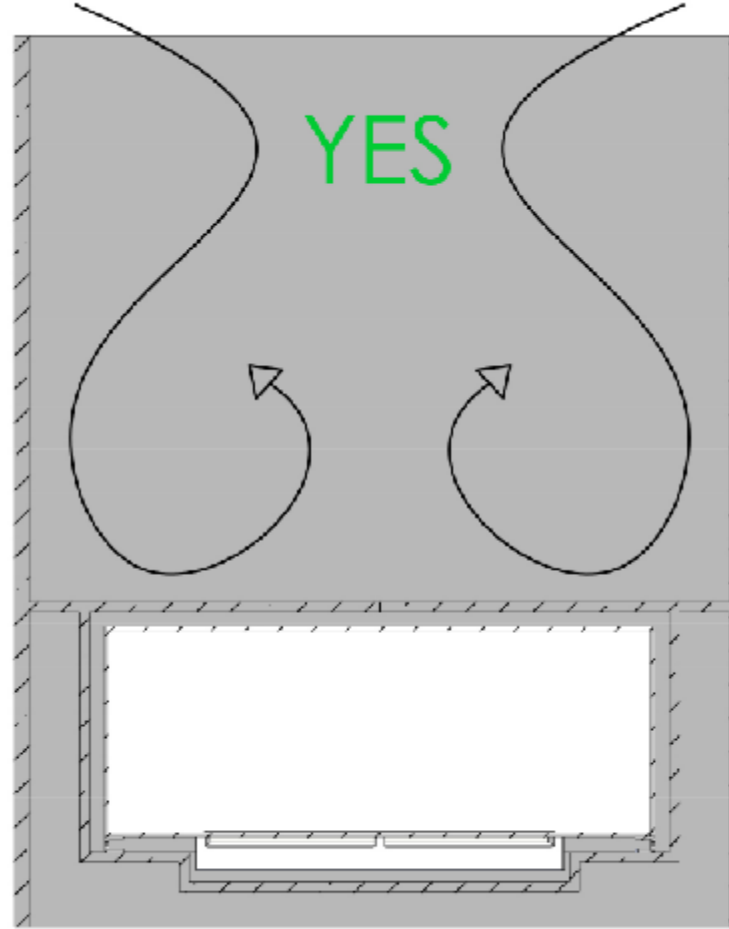

Hybrid Mist 720

Flame Tray 500mm
 With remote control
 and three flame levels
 With 1x 80mm low glass

SECTION AI-AI

Wall cut-out dimensions

SECTION AK-AK
 SCALE 1 : 15

Please Note, if using the minimum required dimensions for the wall cut-out, the wall in front of the safety chamber becomes very thin, only 7,5mm.

Mounting if top plate is to rest on top of surrounding surface
 Note: base plate can get hot! Ensure that the surrounding surface can withstand a temperature of around 50 degrees C.

Dimensions are in millimeters		Decoflame Aps Vang Mark 2 9380 Vestbjerg Denmark Tlf: +45 9630 4800		SCALE: 1:10
Date	22-06-2023	bestilling@decoflame.dk		FORMAT: A3
REVISION:		Order Number - Customer - Reference:		Page 1 OF 2
Author:	TTK	PRINCIPLE Hybrid Mist 720 FT500 - 720x215x213mm - 1x glass		
Copyright of Decoflame ApS Denmark, whose property this document remains. No part thereof may be disclosed, copied, duplicated or in any other way made use of, except with the approval of Decoflame ApS.		Customer Approval Signature - Date		

IMPORTANT INFORMATION

Particulars of the wall in which the fireplace shall be installed

DO NOT! install the fireplace in a wall construction which is open above and below the fireplace. The warm air will cause turbulences inside this hollow construction which will have a negative impact on the flames.

DO! install the fireplace in an open-wall construction, which is closed above and below the fireplace. Make sure to create a closed cavity for the section below the base plate of the fire.

DO! install the fireplace in a massive wall (made of bricks, stone or gas beton) using the wall cut-out dimensions mentioned on the previous page.