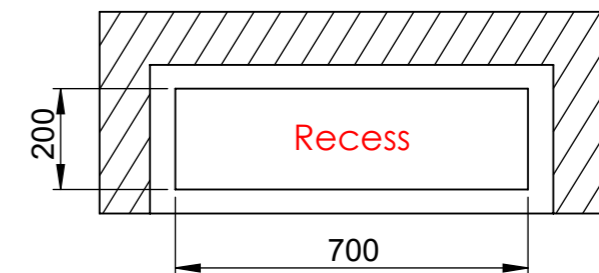

Hybrid Mist 720

Flame Tray 500mm
 With remote control
 and three flame levels
 With 1x 80mm low glass

SECTION AI-AI

Wall cut-out dimensions

SECTION AK-AK
 SCALE 1 : 15

Please Note, if using the minimum required dimensions for the wall cut-out, the wall in front of the safety chamber becomes very thin, only 7,5mm.

Mounting if top plate is to rest on top of surrounding surface
 Note: base plate can get hot! Ensure that the surrounding surface can withstand a temperature of around 50 degrees C.

Dimensions are in millimeters		Decoflame Aps Vang Mark 2 9380 Vestbjerg Denmark Tlf: +45 9630 4800		SCALE: 1:10
Date	22-06-2023	bestilling@decoflame.dk		FORMAT: A3
REVISION:		Order Number - Customer - Reference:		Page 1 OF 2
Author:	TTK	PRINCIPLE Hybrid Mist 720 FT500 - 720x215x213mm - 1x glass		
Copyright of Decoflame ApS Denmark, whose property this document remains. No part thereof may be disclosed, copied, duplicated or in any other way made use of, except with the approval of Decoflame ApS.		Customer Approval Signature - Date		

DO! install the fireplace in an open-wall construction, which is closed above and below the fireplace. Make sure to create a closed cavity for the section below the base plate of the fire.

DO! install the fireplace in a massive wall (made of bricks, stone or gas beton) using the wall cut-out dimensions mentioned on the previous page.

Dimensions are in millimeters		Decoflame ApS Vang Mark 2 9380 Vestbjerg Denmark Tlf: +45 9630 4800 	SCALE: 1:10
Date	22-06-2023		bestilling@decoflame.dk
REVISION:		Order Number - Customer - Reference:	Page 2 OF 2
Author:	TTK	PRINCIPLE Hybrid Mist 720 FT500 - 720x215x213mm - 1x glass	
Copyright of Decoflame ApS Denmark, whose property this document remains. No part thereof may be disclosed, copied, duplicated or in any other way made use of, except with the approval of Decoflame ApS.		Customer Approval Signature - Date	