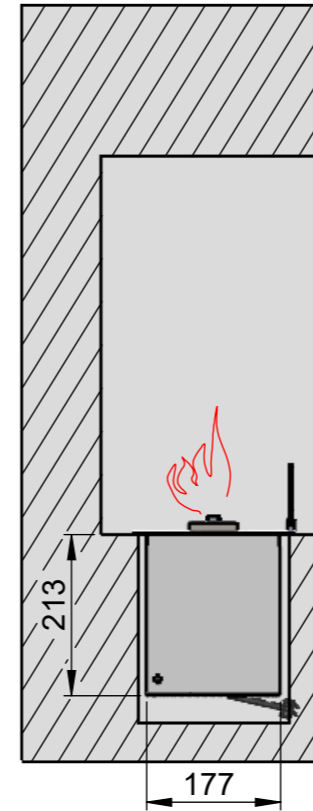

Hybrid Mist 720

Flame Tray 500mm
 With remote control
 and three flame levels
 With 1x 80mm low glass

SECTION AI-AI

Wall cut-out dimensions

SECTION AK-AK
 SCALE 1 : 15

Please Note, if using the minimum required dimensions for the wall cut-out, the wall in front of the safety chamber becomes very thin, only 7,5mm.

Mounting if top plate is to rest on top of surrounding surface
 Note: base plate can get hot! Ensure that the surrounding surface can withstand a temperature of around 50 degrees C.

Dimensions are in millimeters		Decoflame Aps Vang Mark 2 9380 Vestbjerg Denmark Tlf: +45 9630 4800		SCALE: 1:10
Date	22-06-2023	bestilling@decoflame.dk		FORMAT: A3
REVISION:		Order Number - Customer - Reference:		Page 1 OF 2
Author:	TTK	PRINCIPLE Hybrid Mist 720 FT500 - 720x215x213mm - 1x glass		
Copyright of Decoflame ApS Denmark, whose property this document remains. No part thereof may be disclosed, copied, duplicated or in any other way made use of, except with the approval of Decoflame ApS.		Customer Approval Signature - Date		

DO! install the fireplace in an open-wall construction, which is closed above and below the fireplace. Make sure to create a closed cavity for the section below the base plate of the fire.

DO! install the fireplace in a massive wall (made of bricks, stone or gas beton) using the wall cut-out dimensions mentioned on the previous page.

Dimensions are in millimeters		Decoflame ApS Vang Mark 2 9380 Vestbjerg Denmark Tlf: +45 9630 4800 	SCALE: 1:10
Date	22-06-2023		bestilling@decoflame.dk
REVISION:		Order Number - Customer - Reference:	Page 2 OF 2
Author:	TTK	PRINCIPLE Hybrid Mist 720 FT500 - 720x215x213mm - 1x glass	
Copyright of Decoflame ApS Denmark, whose property this document remains. No part thereof may be disclosed, copied, duplicated or in any other way made use of, except with the approval of Decoflame ApS.		Customer Approval Signature - Date	