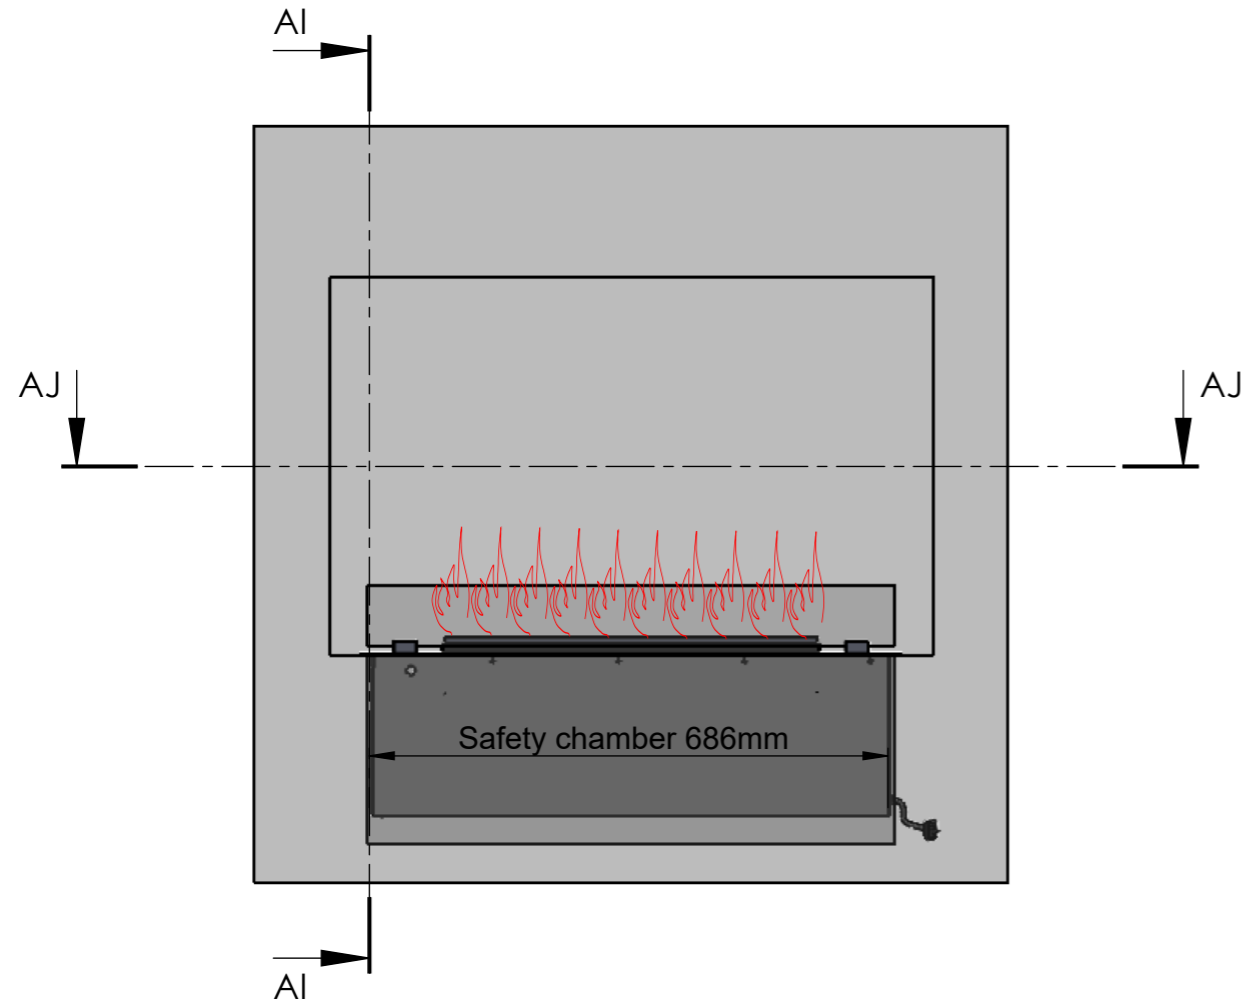

Hybrid Mist 720

Flame Tray 500mm
 With remote control
 and three flame levels
 With 1x 80mm low glass

SECTION AI-AI

Wall cut-out dimensions

SECTION AK-AK
 SCALE 1 : 15

Please Note, if using the minimum required dimensions for the wall cut-out, the wall in front of the safety chamber becomes very thin, only 7,5mm.

Mounting if top plate is to rest on top of surrounding surface
 Note: base plate can get hot! Ensure that the surrounding surface can withstand a temperature of around 50 degrees C.

Dimensions are in millimeters		Decoflame Aps Vang Mark 2 9380 Vestbjerg Denmark Tlf: +45 9630 4800		SCALE: 1:10
Date	22-06-2023	bestilling@decoflame.dk		FORMAT: A3
REVISION:		Order Number - Customer - Reference:		Page 1 OF 2
Author:	TTK	PRINCIPLE Hybrid Mist 720 FT500 - 720x215x213mm - 1x glass		
Copyright of Decoflame ApS Denmark, whose property this document remains. No part thereof may be disclosed, copied, duplicated or in any other way made use of, except with the approval of Decoflame ApS.		Customer Approval Signature - Date		

DO! install the fireplace in an open-wall construction, which is closed above and below the fireplace. Make sure to create a closed cavity for the section below the base plate of the fire.

DO! install the fireplace in a massive wall (made of bricks, stone or gas beton) using the wall cut-out dimensions mentioned on the previous page.

Dimensions are in millimeters		Decoflame ApS Vang Mark 2 9380 Vestbjerg Denmark Tlf: +45 9630 4800 	SCALE: 1:10
Date	22-06-2023		bestilling@decoflame.dk
REVISION:		Order Number - Customer - Reference:	Page 2 OF 2
Author:	TTK	PRINCIPLE Hybrid Mist 720 FT500 - 720x215x213mm - 1x glass	
Copyright of Decoflame ApS Denmark, whose property this document remains. No part thereof may be disclosed, copied, duplicated or in any other way made use of, except with the approval of Decoflame ApS.		Customer Approval Signature - Date	