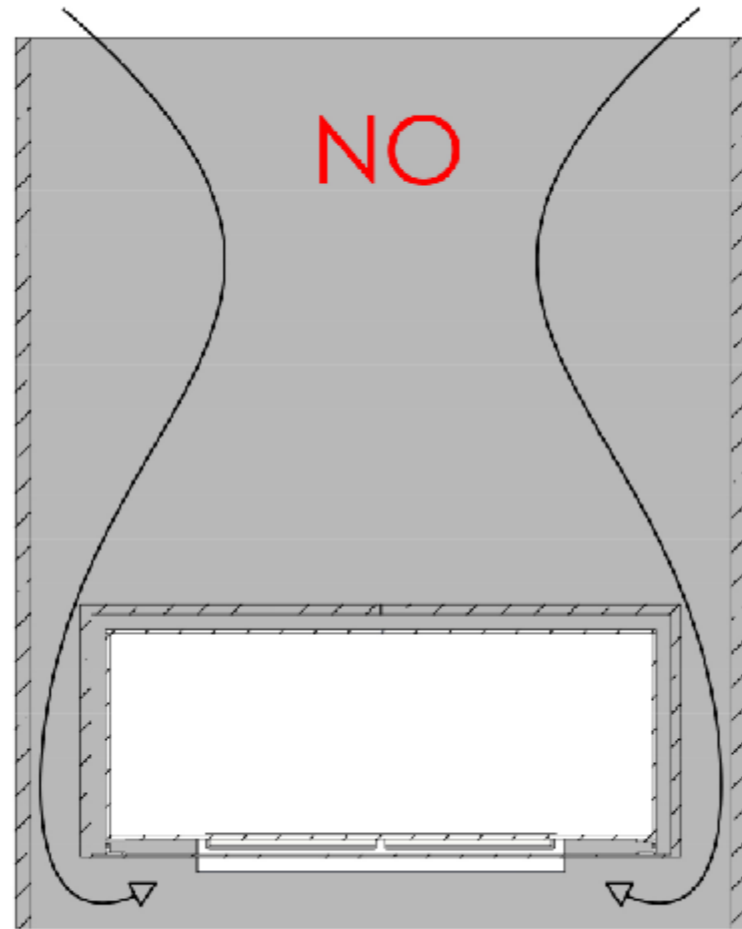

IMPORTANT INFORMATION

Particulars of the wall in which the fireplace shall be installed

DO NOT! install the fireplace in a wall construction which is open above and below the fireplace. The warm air will cause turbulences inside this hollow construction which will have a negative impact on the flames.