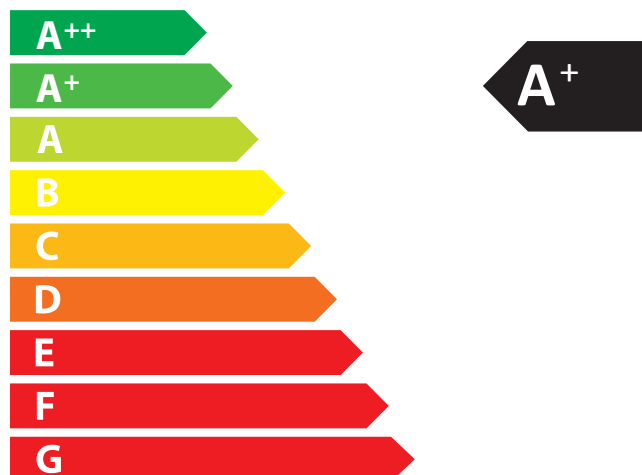

Contura

811337 Energiklassifikation C500-1
2017-11-16

MANUFACTURER

Name NIBE AB / Contura
Address Box 134, Skulptörvägen 10
SE-285 23 Markaryd, Sweden

PRODUCT

Type designation Contura 500

ENERGY EFFICIENCY

Class A+
Direct heat output 5,0 kW
EEI 107,0
Efficiency 80,0 %

Follow the installation instructions and only use the recommended type of fuel.

ENERG
енергия · ενέργεια
Y IJA
IE IA

Contura

Contura 500

5,0
kW

ENERGIA · ЕНЕРГИЯ · ΕΝΕΡΓΕΙΑ · ENERGIJA · ENERGY · ENERGIE · ENERGI

2015/1186